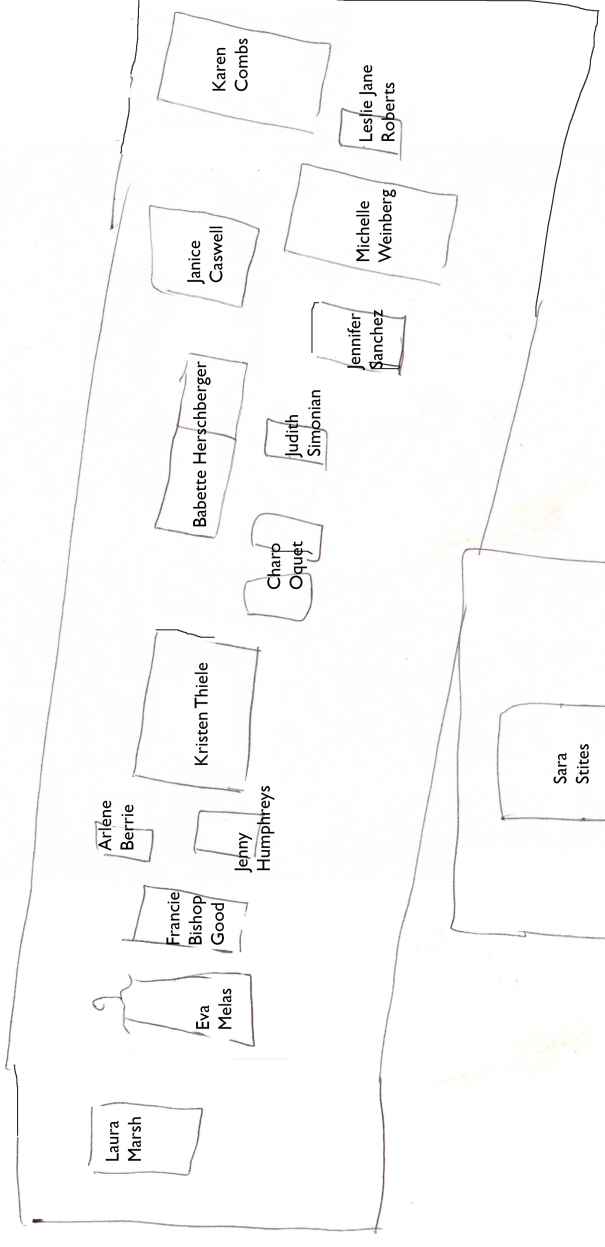

Left to right

MORE Women Painting

More than 50 artists invited by Michelle Weinberg
 A co-production of design sublime, Available Space and Girls' Club

June 9 - July 1, 2017
 reception Friday, June 9, 6-9pm