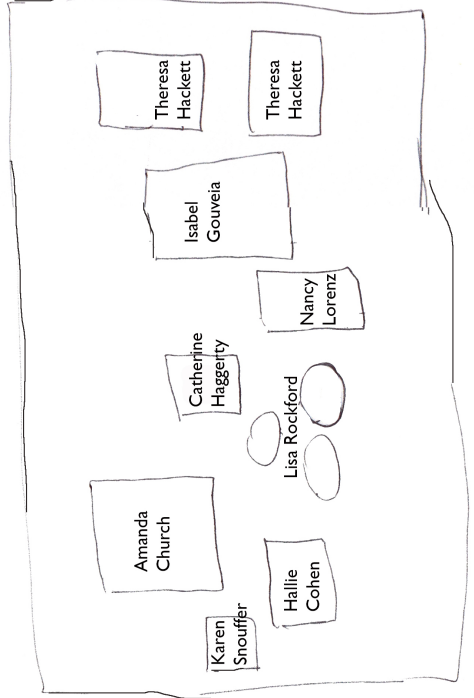

Left to right

MORE Women Painting

More than 50 artists invited by Michelle Weinberg
 A co-production of design sublime, Available Space and Girls' Club

June 9 - July 1, 2017
 reception Friday, June 9, 6-9pm